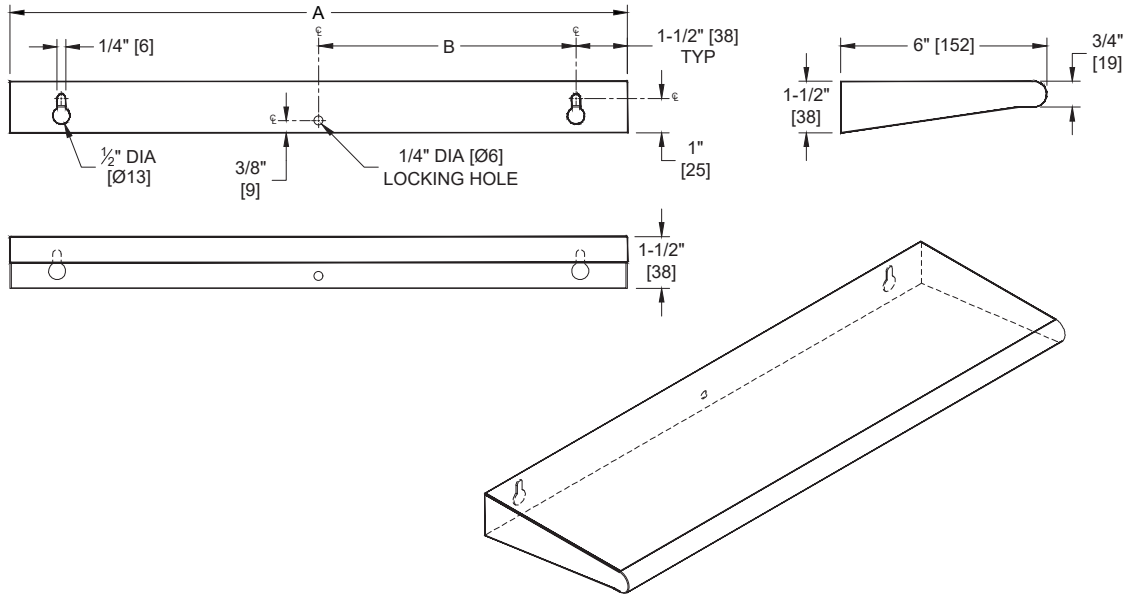

Royal™ Surface Mounted Shelf, Various Widths

Shelves

Royal

MasterFormat Section 10 28 13

Scan for Information

SUSTAINABILITY/LEED

MR 4.1 (1) MR 6 (1) EQ 4.2 (1)
MR 4.2 (1) EQ 4.1 (1) EQ 4.4 (1)

NOTE:
ALL DIM'S INCH [MM]
ILLUSTRATION FOR REF ONLY AND NTS
FOR CLEANING INSTRUCTIONS SEE APPROPRIATE SECTIONS IN
PRODUCT CARE & MAINTENANCE BULLETIN (PCM) ON ASI WEBSITE

PRODUCT OVERVIEW

Fabricated of 18 gauge type 304 stainless steel, the 6" [152] deep shelf has a 3/4" [19] gently radiused edge that uniquely complements the curves of the ASI Royal™ Collection. Various widths available.

KEY FEATURES & SPECIFICATIONS

- Rounded Edge Shelf
- Type 304 Stainless Steel - Satin Finish
- Surface Mounted

OPERATION & MAINTENANCE

Shelf is stable and stationary after proper and secure mounting to adequate wall reinforcement or stud structure. Shelf is suitable for wet (self-contained) or dry materials storage.

TECHNICAL INFORMATION / PRODUCT PROPERTIES

Property	Value
Dimensions	Various Sizes 6" [152] D x 12" [305] W - 72" [1829] L
Construction	Type 304 Stainless Steel - Satin Finish
Mounting	Surface Mounted

INSTALLATION